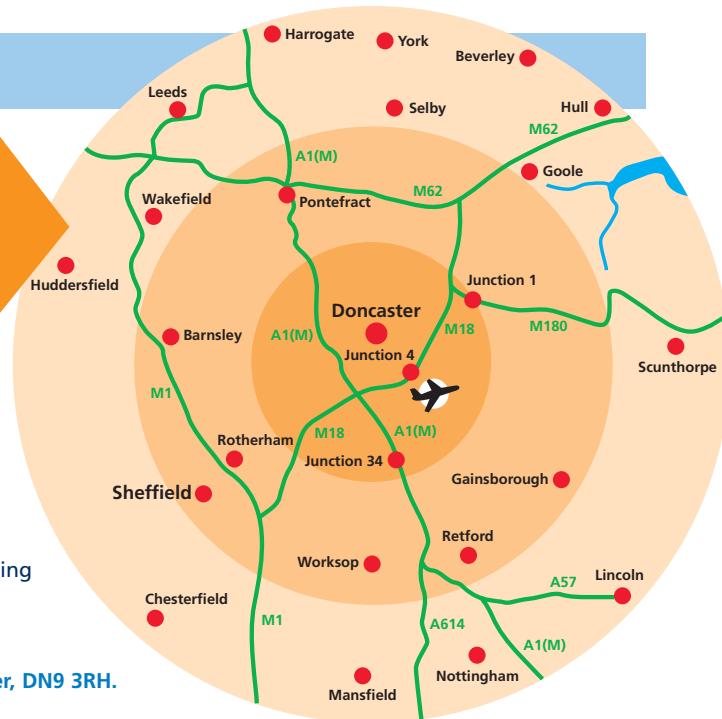

By Bus

Robin Hood Airport is well served by the local bus network, with five services per hour departing from the new Doncaster Interchange to the Airport, including the dedicated 707 Airport shuttle service.

Visit www.travelsouthyorkshire.com to plan your journey.

Our address is **Robin Hood Airport Doncaster Sheffield, First Avenue, Doncaster, DN9 3RH.**

Look how close you are to the just over there-port!

30 mins (Approx.) 45 mins (Approx.) 60 mins (Approx.)